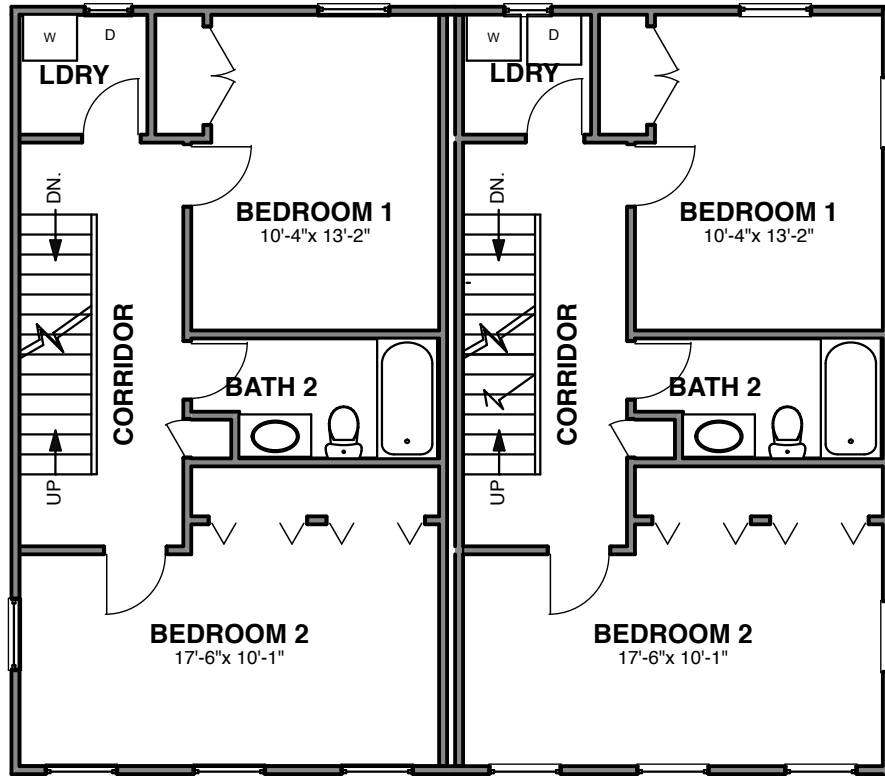

FIRST FLOOR PLAN

RESIDENTIAL TWIN

229 & 231 EAST MAPLE STREET
KENNETT SQUARE, PA

ALLIANCE FOR BETTER HOUSING

648 BUENA VISTA DR. KENNETT SQUARE, PA

SECOND FLOOR PLAN

RESIDENTIAL TWIN

229 & 231 EAST MAPLE STREET
KENNETT SQUARE, PA

ALLIANCE FOR BETTER HOUSING

648 BUENA VISTA DR. KENNETT SQUARE, PA

THIRD FLOOR PLAN

RESIDENTIAL TWIN

229 & 231 EAST MAPLE STREET
KENNETT SQUARE, PA

ALLIANCE FOR BETTER HOUSING

648 BUENA VISTA DR. KENNETT SQUARE, PA