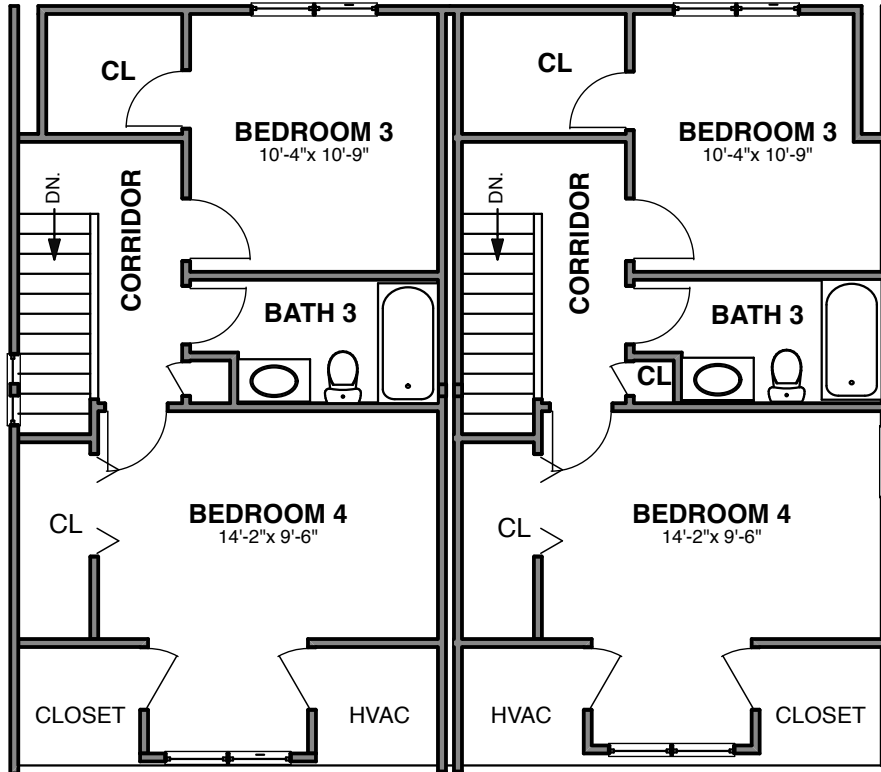

FIRST FLOOR PLAN

RESIDENTIAL TWIN

229 & 231 EAST MAPLE STREET
KENNETT SQUARE, PA

ALLIANCE FOR BETTER HOUSING

648 BUENA VISTA DR. KENNETT SQUARE, PA

SECOND FLOOR PLAN

RESIDENTIAL TWIN

229 & 231 EAST MAPLE STREET
KENNETT SQUARE, PA

ALLIANCE FOR BETTER HOUSING

648 BUENA VISTA DR. KENNETT SQUARE, PA

THIRD FLOOR PLAN

RESIDENTIAL TWIN

229 & 231 EAST MAPLE STREET
KENNETT SQUARE, PA

ALLIANCE FOR BETTER HOUSING

648 BUENA VISTA DR. KENNETT SQUARE, PA